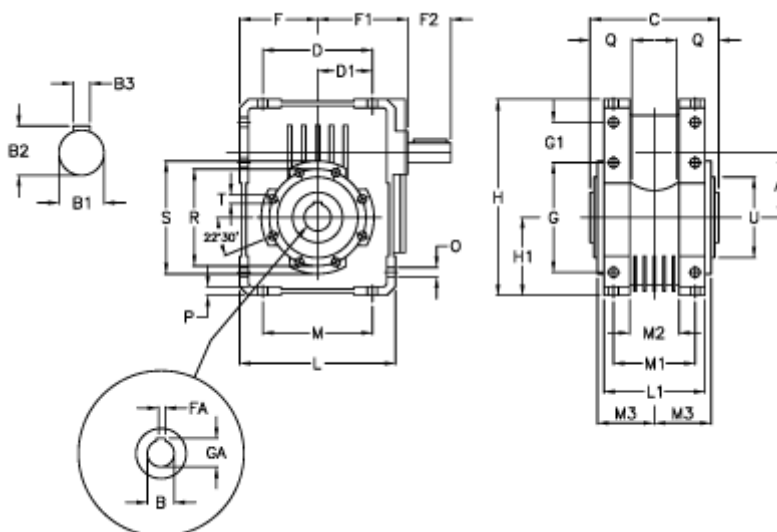

Article number: 3922110015700

Description: Worm gear with solid input shaft
W 110U-15-HS unassembled

Measures

A = 110.10	Description = W 110U-xx-HS	H = 308.0	O = 14.0
B = 42	F = 125.0	H1 = 125.0	P = 14
B1 = 25	F1 = 157.0	L = 250	Q = 45
B2 = 28.0	F2 = 60	L1 = 143	R = 165
B3 = 8	FA = 12	M = 184	S = 200
C = 155	G = 184	M1 = 115	T = M12x19
D = 174.0	G1 = 58.0	M2 = 69	U = 130
D1 = 82.0	GA = 45.3	M3 = 73.0	